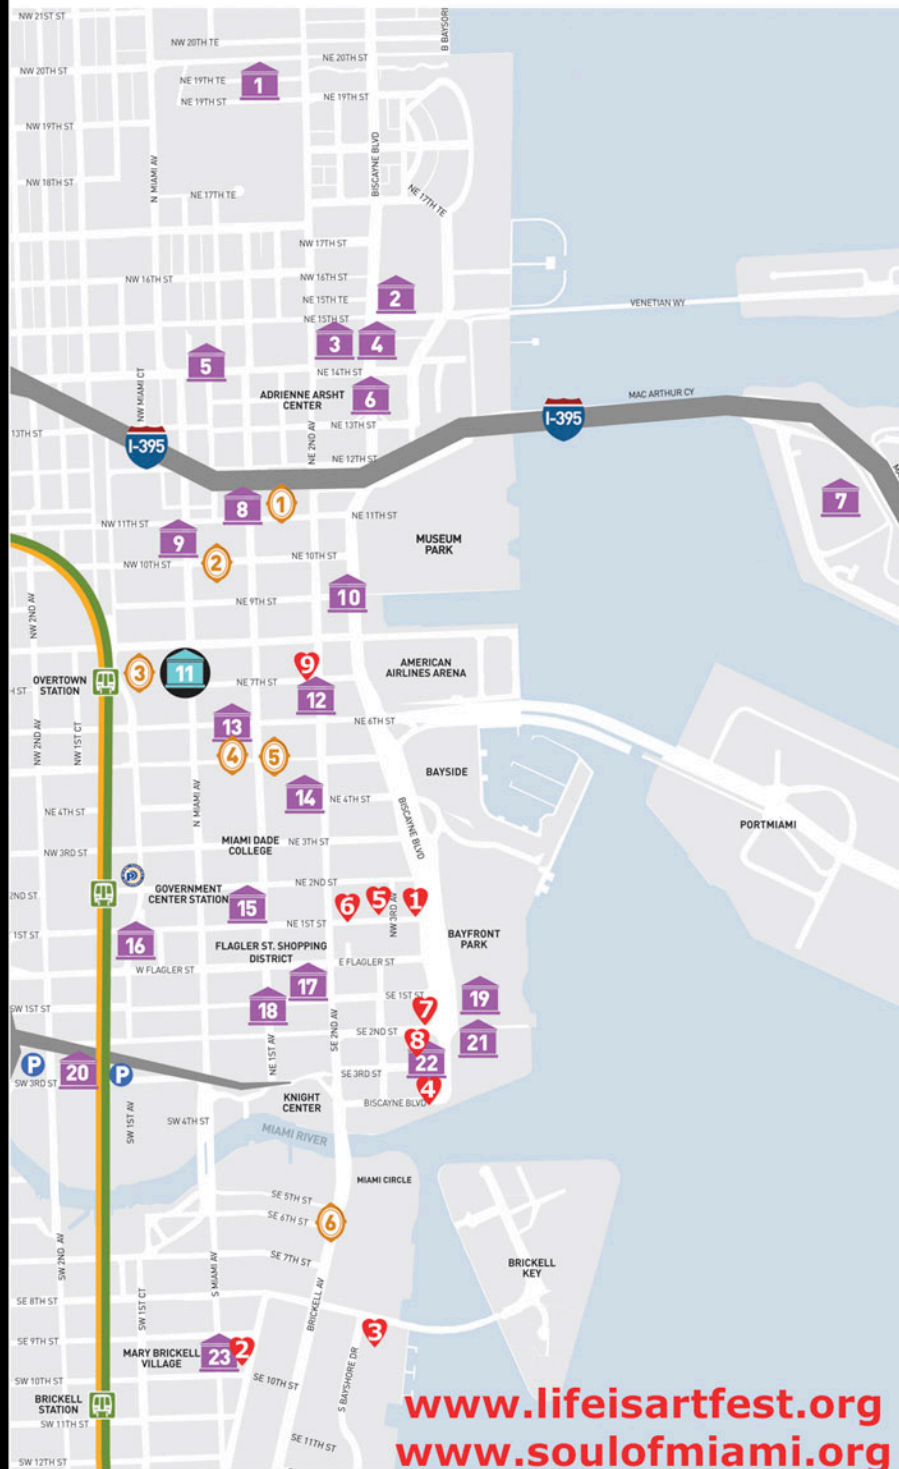

Dwntwn Art Days Map

HeArt of the City Show Locations

- 1 B2 Miami**
146 Biscayne Blvd
- 2 Balans**
901 S. Miami Ave
- 3 Brasileiro**
801 Brickell Bay Dr
- 4 Chop House 305**
300 S. Biscayne Blvd
- 5 Elwoods**
188 NE 3rd Ave
- 6 MEC261**
261 NE 1st St
- 7 Morningside Mortgage**
100 S. Biscayne Blvd
- 8 Spris**
200 S. Biscayne Blvd
- 9 Will Call**
700 NE 2nd Ave

Venues

- 1 Temple Israel of Greater Miami**
137 NE 19 St
- 2 Miami International University of Art & Design**
1501 Biscayne Blvd
- 3 CCEMiami**
1490 Biscayne Blvd
- 4 Lou La Vie**
1444 Biscayne Blvd #113
- 5 The Vagabond**
30 NE 14 St
- 6 Adrienne Arsh Center**
1300 Biscayne Blvd
- 7 Miami Children's Museum**
980 MacArthur Cswy
- 8 DWNTWN Art House at Miami Worldcenter**
BFI #BasFisherInternational
Dimensions Variable
100 NE 11 St
- 9 CIFO**
1018 N Miami Ave
- 10 Wine by the Bay**
888 Biscayne Blvd
- 11 Art Days Hub Grand Central Park at Miami Worldcenter**
700 N Miami Ave
- 12 MDC Museum of Art + Design Freedom Tower at Miami Dade College**
600 Biscayne Blvd
- 13 The Artisan Lounge**
500 NE 1 Ave
- 14 Miami Dade College/ Teatro Prometeo**
300 NE 2 Ave
- 15 CU-1 Gallery**
117 NE 1 Ave
- 16 HistoryMiami**
101 W Flagler St
- 17 Olympia Theater at Gusman Center**
174 E Flagler St
- 18 The Mitchell Wolfson Jr. Study Center**
21 SE 1 Ave
- 19 Bayfront Park**
301 Biscayne Blvd
- 20 McCormick Place**
111 SW 3 St
- 21 InterContinental Miami**
100 Chopin Pl
- 22 Southeast Financial Center**
200 S Biscayne Blvd
- 23 Mary Brickell Village**
901 S Miami Ave